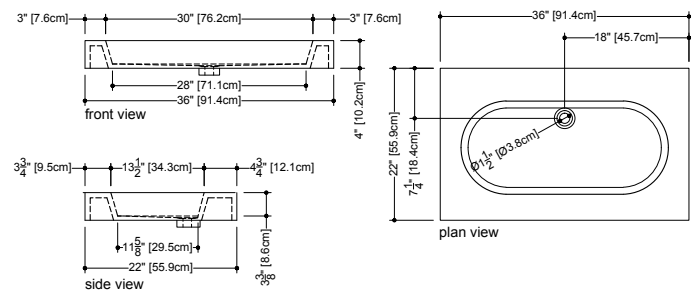

## VOV 36

inch 36x22x4 mm 914x559x102

■ **interior dimensions**

inch 30x13.5x3.375 mm 762x343x86

■ **weight**

lb - 34 kg - 16

■ **installation**

above counter

CSA B 45.0 - CSA B45.4

WETSTYLE cannot be held responsible for any technical errors and reserves the right to make revisions without notice.

Approximate measurement.  
The manufacturer accept 1/4" (6.35mm) variance.