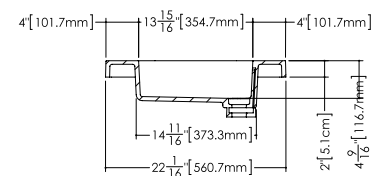

Déco

Lavatory VDCOS 24

inch 24 1/8 x 22 1/16 x 2 mm 612 x 561 x 51

Interior dimensions

- inch 15 15/16 x 13 15/16 x 4 9/16
- mm 405 x 355 x 116

Weight

- 17 lb — 8 kg

Installation

Top view

Front view

Profile view

WETMAR
BIO™

WETSTYLE cannot be held responsible for any technical errors and reserves the right to make revisions without notice.

Approximate measurement. The manufacturer accept 1/4" (6.35mm) variance.