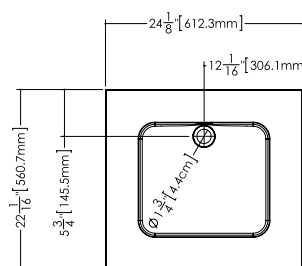

Déco

Lavatory VDCOS 24

inch 24 1/8 x 22 1/16 x 2 mm 612 x 561 x 51

Interior dimensions

- inch 15 15/16 x 13 15/16 x 4 9/16
- mm 405 x 355 x 116

Weight

- 17 lb — 8 kg

Installation

Top view

Front view

Profile view

WETMAR
BIO™

WETSTYLE cannot be held responsible for any technical errors and reserves the right to make revisions without notice.

Approximate measurement. The manufacturer accept 1/4" (6.35mm) variance.