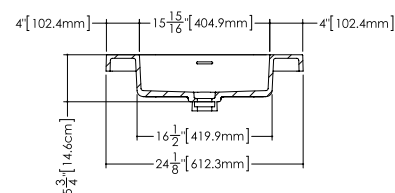

Déco

Lavatory VDCOS 24

inch 24 1/8 x 22 1/16 x 2 mm 612 x 561 x 51

Interior dimensions

- inch 15 15/16 x 13 15/16 x 4 9/16
- mm 405 x 355 x 116

Weight

- 17 lb — 8 kg

Installation

Top view

Front view

Profile view

WETMAR
BIO™

WETSTYLE cannot be held responsible for any technical errors and reserves the right to make revisions without notice.

Approximate measurement. The manufacturer accept 1/4" (6.35mm) variance.