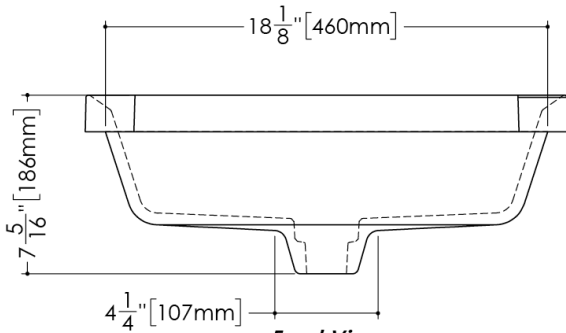

- **Width:** 15.75"
- **Length:** 19.75"
- **Height:** 1.5"
- **Weight:** 16 lbs / 7 kg

Top View

Perspective View
Esc: 1:12

Front View

Side View

VLBRS 820

WETSTYLE cannot be held responsible for any technical errors and reserves the right to make revisions without notice. Approximate measurement. The manufacturer accepts 1/4" (6.35mm) variance.