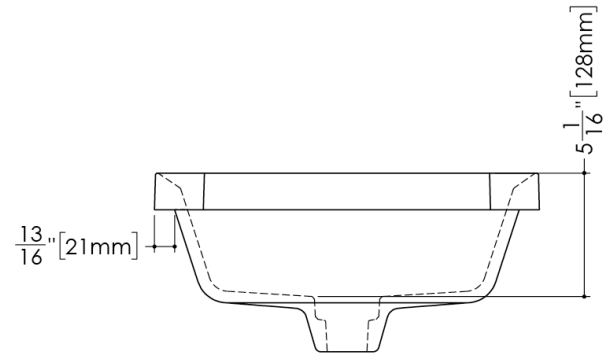

- **Width:** 15.75"
- **Length:** 19.75"
- **Height:** 1.5"
- **Weight:** 16 lbs / 7 kg

Top View

Perspective View
Esc: 1:12

Front View

Side View

VLBRS 820

WETSTYLE cannot be held responsible for any technical errors and reserves the right to make revisions without notice. Approximate measurement. The manufacturer accepts 1/4" (6.35mm) variance.