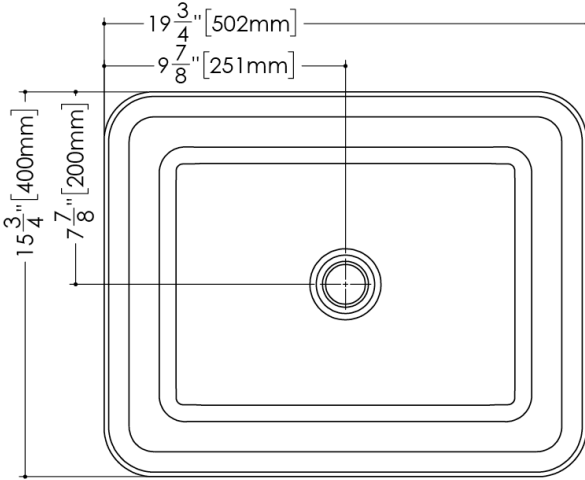

Sinks

VLBRS 820

LAB COLLECTION

Design Pierre Bélanger and WETSTYLE Design Lab

FEATURES

Handcrafted in Montreal, Canada

Option: Pop-up drain

TECHNICAL DETAILS

- **Width:** 15.75"
- **Length:** 19.75"
- **Height:** 1.5"
- **Weight:** 16 lbs / 7 kg

Top View

Perspective View
Esc: 1:12

Front View

Side View

VLBRS 820

WETSTYLE cannot be held responsible for any technical errors and reserves the right to make revisions without notice. Approximate measurement. The manufacturer accepts 1/4" (6.35mm) variance.