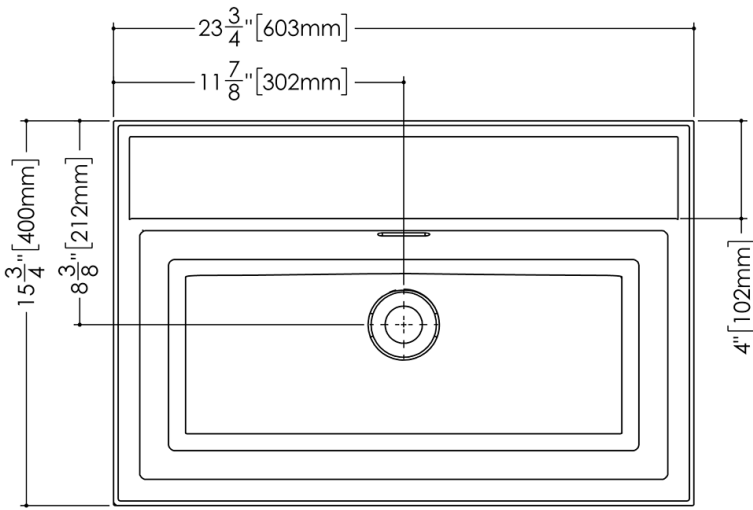

## TECHNICAL DETAILS

- **Width:** 15.75"
- **Length:** 23.75"
- **Height:** 1.5"
- **Weight:** 25 lbs / 11 kg

**Top View**

**Perspective view**  
**Esc: 1:10**

## VLBQS 24

WETSTYLE cannot be held responsible for any technical errors and reserves the right to make revisions without notice. Approximate measurement. The manufacturer accepts  $\frac{1}{4}$ " (6.35mm) variance.