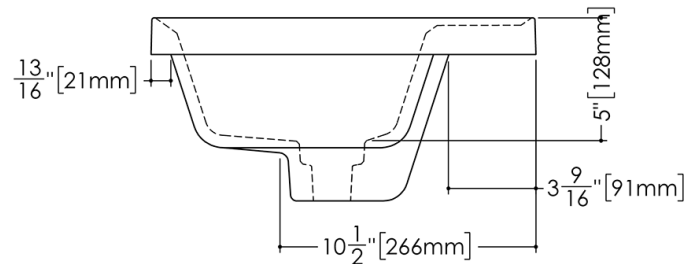

## TECHNICAL DETAILS

- **Width:** 15.75"
- **Length:** 23.75"
- **Height:** 1.5"
- **Weight:** 25 lbs / 11 kg

**Top View**

**Perspective view**  
**Esc: 1:10**

## VLBQS 24

WETSTYLE cannot be held responsible for any technical errors and reserves the right to make revisions without notice. Approximate measurement. The manufacturer accepts  $\frac{1}{4}$ " (6.35mm) variance.