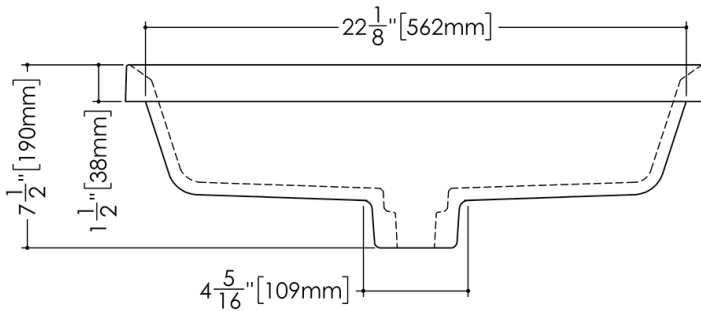

## TECHNICAL DETAILS

- **Width:** 15.75"
- **Length:** 23.75"
- **Height:** 1.5"
- **Weight:** 25 lbs / 11 kg

**Top View**

**Perspective view**  
**Esc: 1:10**

## VLBQS 24

WETSTYLE cannot be held responsible for any technical errors and reserves the right to make revisions without notice. Approximate measurement. The manufacturer accepts  $\frac{1}{4}$ " (6.35mm) variance.