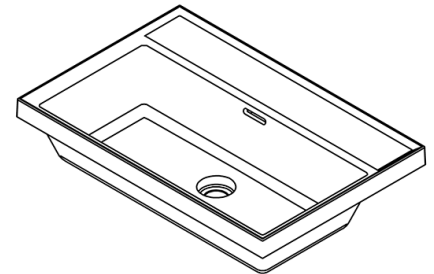

## FEATURES

Handcrafted in Montreal, Canada

Option: Pop-up drain

## TECHNICAL DETAILS

- **Width:** 15.75"
- **Length:** 23.75"
- **Height:** 1.5"
- **Weight:** 25 lbs / 11 kg

**Top View**

**Perspective view**  
**Esc: 1:10**