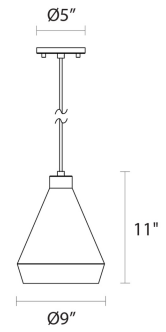

Type #:

Dimensions

Height:	11"
Diameter:	9"
Canopy/Backplate/Base:	5"
Hanging Details:	10' Adj. White Silk Cord

Electrical Specs

Bulb 1 Type:	Medium Base
Bulb Quantity:	1
Input Voltage:	120VAC
Wattage:	15
Initial Lumens:	850
Delivered Lumens2:	629
Color Temperature:	3000K
CRI:	80
Base Type:	GU24

Installation

Installation:	Licensed electrician required
Sloped Ceiling Compatible?:	Compatible

Shipping

Carton 1 L x W x H:	15" X 14" X 14"
Carton 1 Gross Weight:	4 LBS

Shade

Shade 1 Material:	Aluminum
-------------------	----------